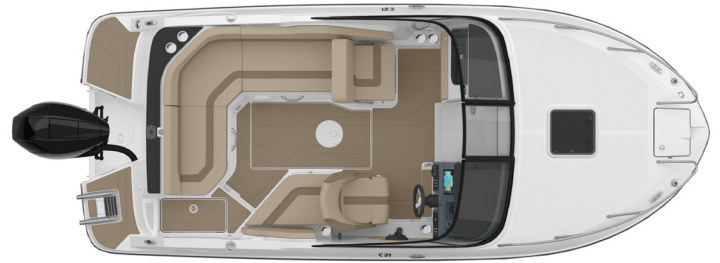

C21

 **BAYLINER™**

LENGTH OVERALL (LOA)	6,39 M
HULL LENGTH	6,20 M
WIDTH (BEAM)	2,54 M
MAX PEOPLE CAPACITY	9
MAX HORSEPOWER	225 HP
DEADRISE	20 °
MAX LOAD (PEOPLE, GEAR, ENGINE)	743 KG
FUEL CAPACITY	170 L
WATER CAPACITY	45 L
DRAFT HULL	0,93 M
DRY BOAT WEIGHT W/ STANDARD ENGINE	1721 KG

Interior color

Grey Upholstery

Helm

Multi-Function Gauges w/ Fog-Resistant Glass Lenses: Fuel, Speedometer, Tachometer, Voltmeter
12V Accessory Outlet
12V Horn
Analog Trim Indicator
Side-Mounted Engine Controls w/ Trim & Tilt Switch in Handle
Tilt Steering
Custom Sport Steering Wheel
Hydraulic Steering System

Hull & Deck

12V Navigation Lights
Courtesy Light (3)
Fiberglass Floor Liner
Sport Windshield w/ Opening Center Panel
Swim Platform w/ Telescoping Ladder
Anchor Roller
Self Bailing Cockpit

Cabin

Deck hatch
Sleeping cabin for 2
Convertible cabin U seating/berth
Cabin padded walls
Interior cabin light

Interior color

- Graphite (Grey)
- Coastline (Tan)

Options

- Mercury DTS V6 Rigging
- Simrad 9" GO
- Stereo Upgrade 1 - Rockford Fosgate
- Stereo Upgrade 2 - Rockford Fosgate with Subwoofer and Amplifier
- Ski Pole
- Underwater Lights
- Fridge Drawer
- Bimini with Full Enclosure
- Gatorstep Flooring Grey or Tan
- Bow Electrical Windlass
- Digital Depth Indicator
- Secure Eye